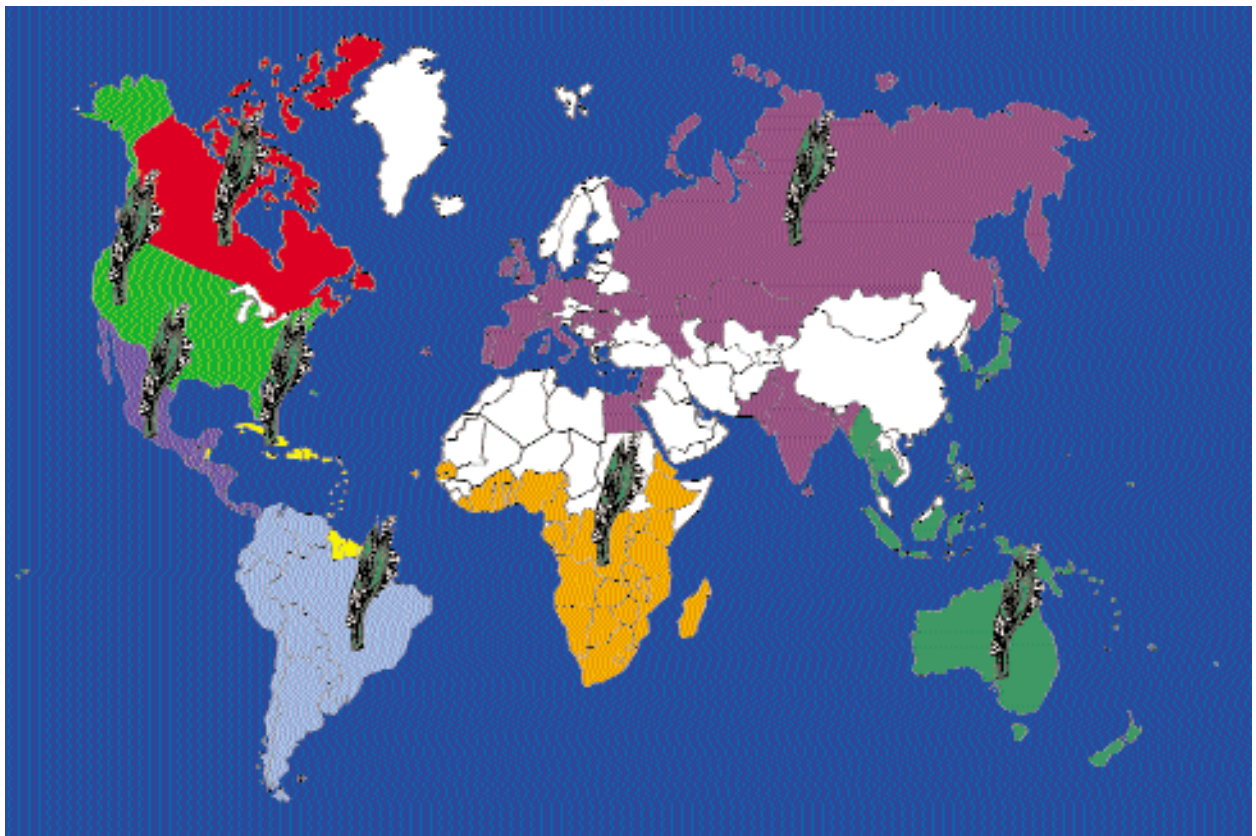

EASTER OFFERING

Help Spread Lilies of the Valley With the Easter Offering

Lilies of the valley are known to spread when transplanted from one place to another (see the related article in the November 2000 issue of *Holiness Today*).

To promote the Easter Offering, mount a large world map on a piece of plywood or place it on a bulletin board. Attach a bouquet of lilies of the valley (either live or artificial—other rapidly spreading flowers may be used as well) to your home country on the map. Using a stem of lilies to represent a designated amount (divide your church goal into equal amounts,

such as \$100). As the each designated amount is given for the Easter Offering, take a stem of lilies from the bouquet and place it on a country where the Church of the Nazarene has work (list is available on NMI web site).

Explain the display to your congregation, with clarification as to why lilies of the valley are used.

Display your Easter Offering Goal somewhere on the map. See picture above.

Virginia Levine • Allison, Pennsylvania